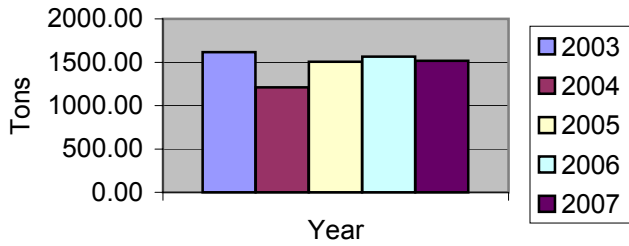

Amherst Tonnage 2003-2007